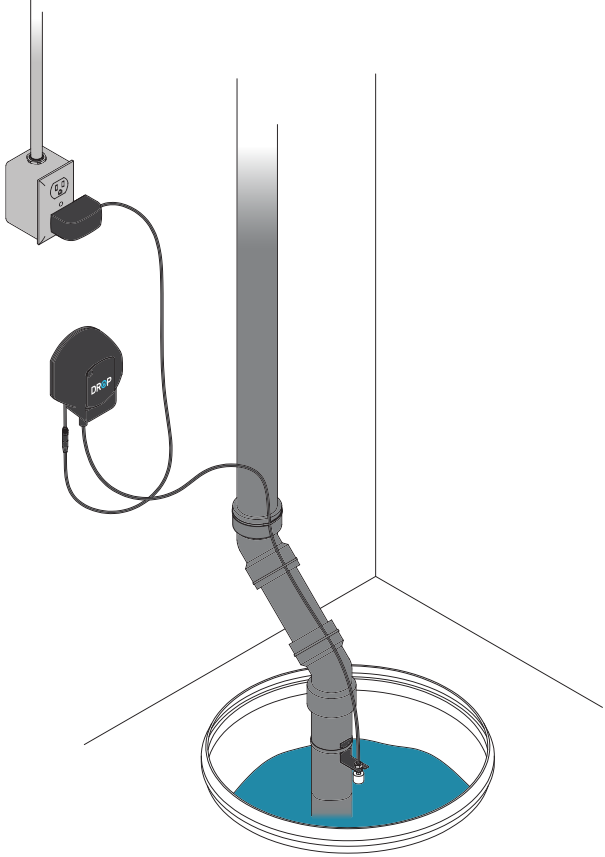

### Benefits

The DROP Alert is a sophisticated wireless water sensor designed to integrate seamlessly with all other elements of the DROP Smart Water Management System. This wireless capability makes it easy to monitor and control it all right at your fingertips from any smartphone or other mobile device, whether you are at home or away.

DROP Alert provides critical data to the DROP water management system to help protect your home from water damage. DROP Alert will sense high or low water levels and continuously monitor the temperature. This is especially useful in homes that depend on a sump pump to keep their basement dry.

### The DROP Hub

The Alert requires the function of the DROP Hub for remote monitoring. The Hub is the connection to everything on the DROP Smart Water Management System. It integrates all your DROP residential water devices together.

Installation of the DROP Alert is quick and easy.

Simply mount it to the wall, fasten its float to the desired level, then add to your existing DROP Hub.